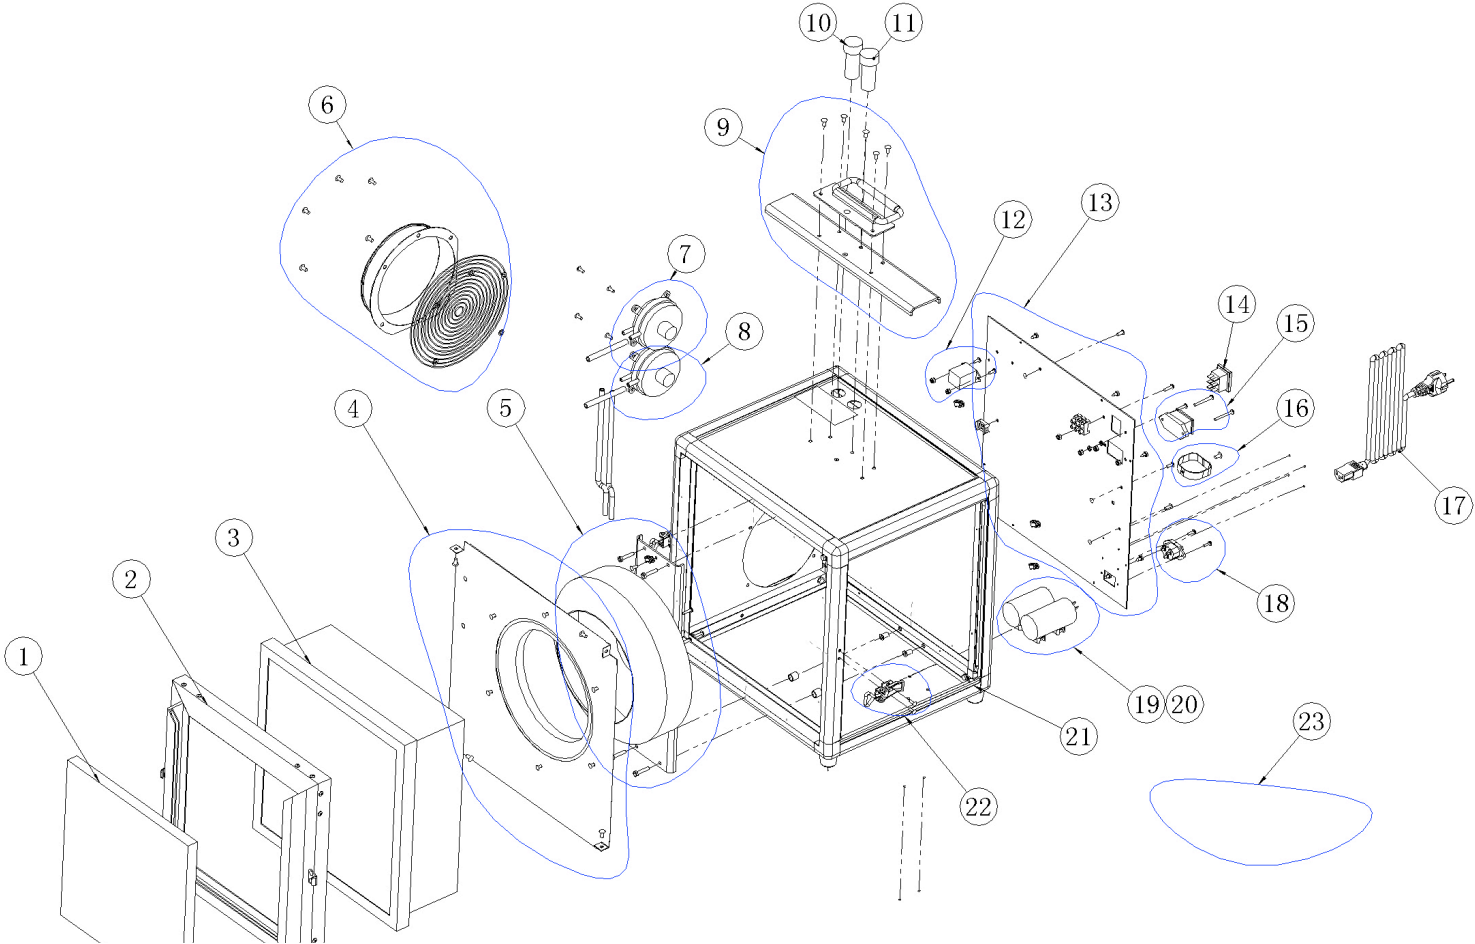

A600

A600

POS.	QTY.	NUMBER	DESCRIPTION
1	1	200900275	Pre-filter A1000 12x12x1 inch ex.A600&A1000
2	1	201000340	Front frame cover for A1000&A600
3	1	200700532	Filter
4	1	201000415	Front fan cover assembly ex.A600&A1000
5	1	201000416	Fan assembly set ex.A600 120v
6	1	201000417	Air outlet set ex.A600&A1000
7	1	201000418	Pressure sensor set ex. A-line
8	1	201000418a	Pressure sensor set ex. A-line
9	1	201000419	Handle set ex.A600&A1000
10	1	200900311a	Sound alarm 80dB yellow lamp
11	1	200900311	Sound alarm 80dB red lamp
12	1	201000420	Relay Set ex.A600
13	1	201000421	Backside plate set ex.A600 120v
14	1	6362109	Switch
15	1	201000133	Counter set
16	1	201000422	Cable fix set
17	1	200900336	Power core set 16AWG X3C 120v
18	1	201000339	Power Inlet Kit ex. A-line
19	1	201000423	Capacitor 25uF
20	1	201000424	Capacitor 100uF
21	1	201000425	AI frame box ex A600&A1000
22	2	201000426	Lock set ex. A600&A1000
23	1	200900295a	Cable kit A600 120v

A1200